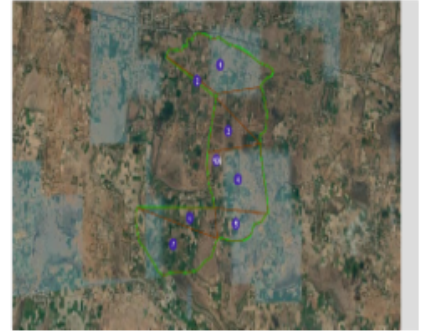

Nazri Naksha

Google Map View