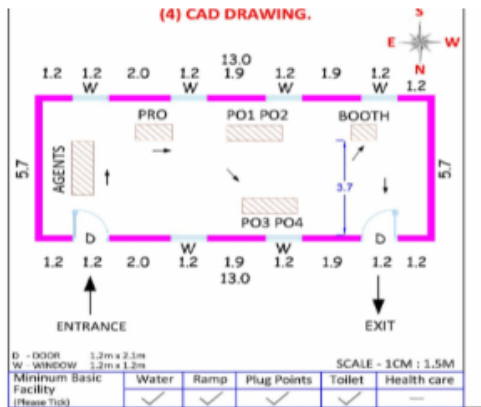

Nazri Naksha

Google Map View

Polling Station Building Front View

Polling Station Front View

Cad View

Key MAP View