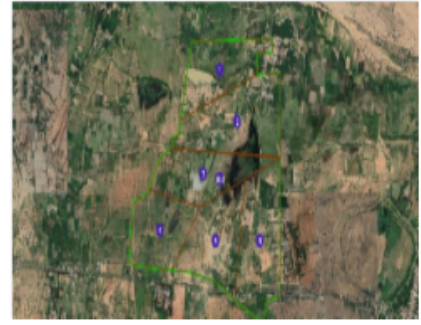

Nazri Naksha

Google Map View