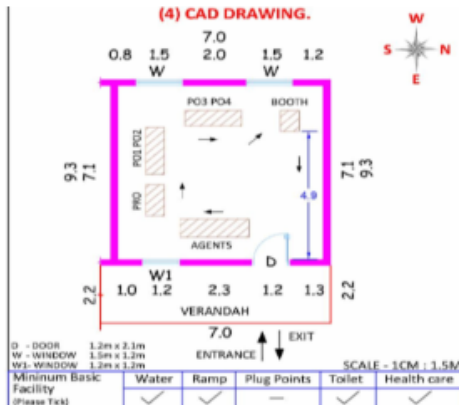

Nazri Naksha

Google Map View

Polling Station Building Front View

Polling Station Front View

Cad View

Key MAP View