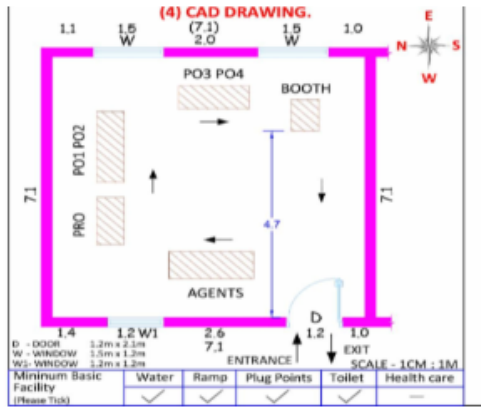

Nazri Naksha

Google Map View

Cad View