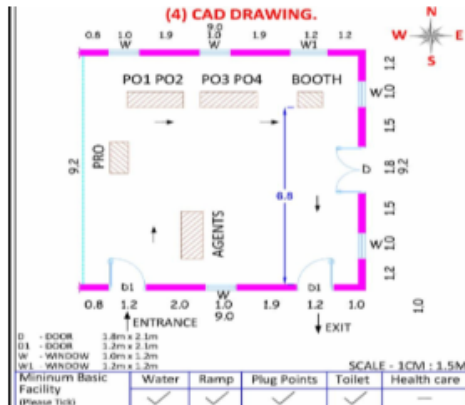

Nazri Naksha

Google Map View

Polling Station Building Front View

Polling Station Front View

Cad View

Key MAP View