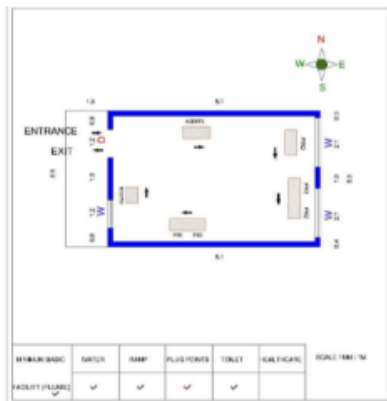

Nazri Naksha

Google Map View

Polling Station Building Front View

Polling Station Front View

Cad View

Key MAP View