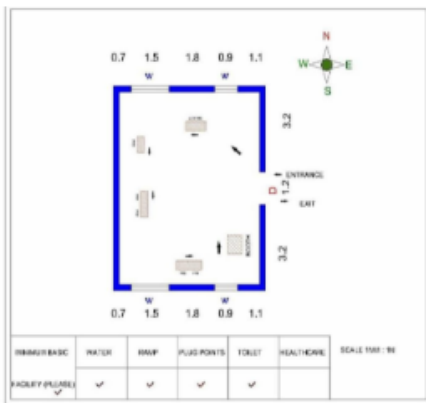

Nazri Naksha

Google Map View

Polling Station Building Front View

Polling Station Front View

Cad View

Key MAP View