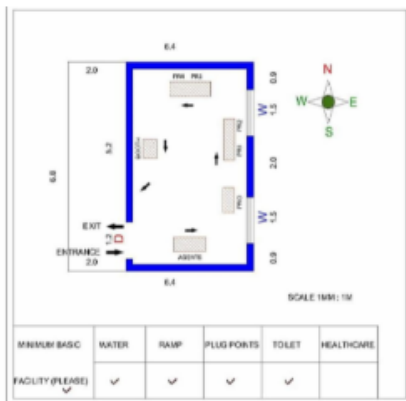

Nazri Naksha

Google Map View

Polling Station Building Front View

Polling Station Front View

Cad View

Key MAP View