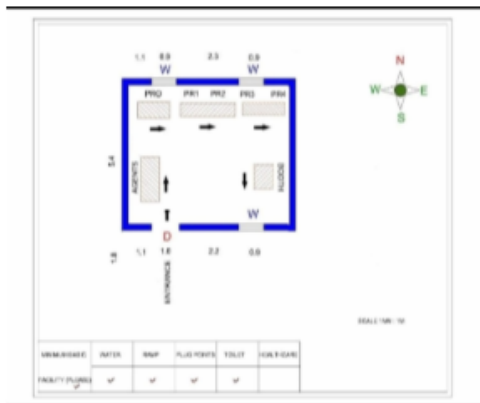

Nazri Naksha

Google Map View

Cad View