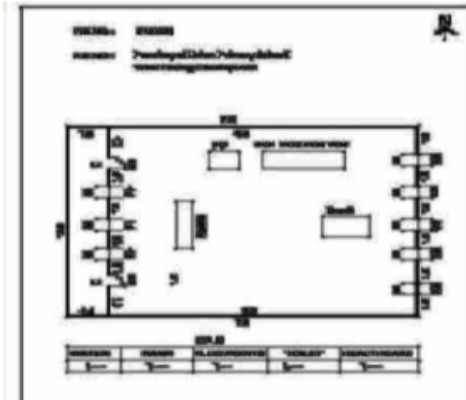

Nazri Naksha

Google Map View

Cad View