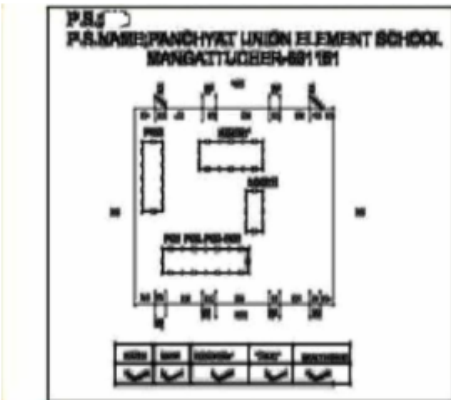

Nazri Naksha

Google Map View

Cad View