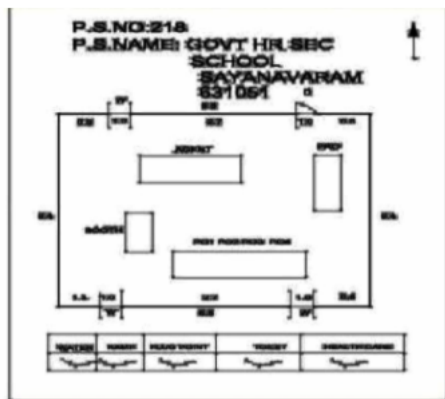

Nazri Naksha

Google Map View

Polling Station Building Front View

Polling Station Front View

Cad View

Key MAP View