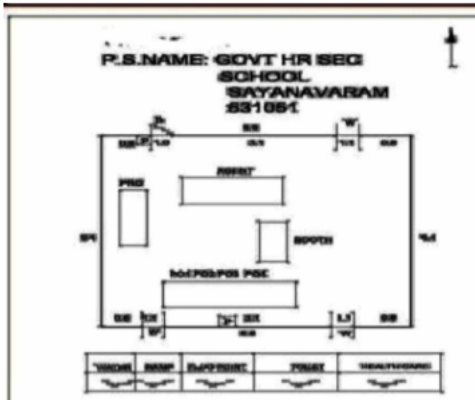

Nazri Naksha

Google Map View

Polling Station Building Front View

Polling Station Front View

Cad View

Key MAP View