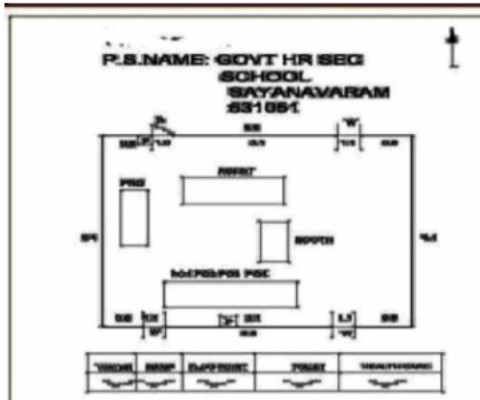

Nazri Naksha

Google Map View

Cad View