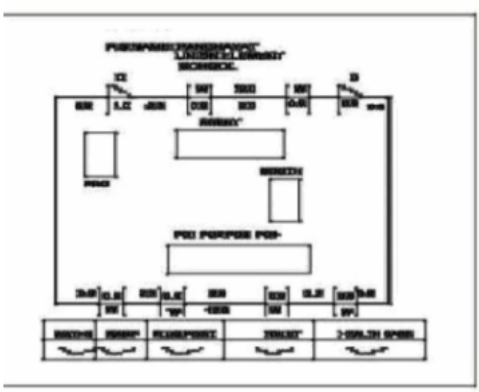

Nazri Naksha

Google Map View

Cad View