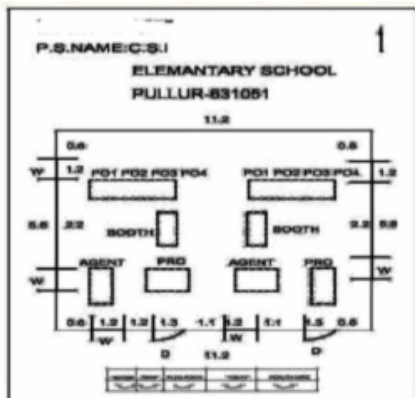

Nazri Naksha

Google Map View

Polling Station Building Front View

Polling Station Front View

Cad View

Key MAP View