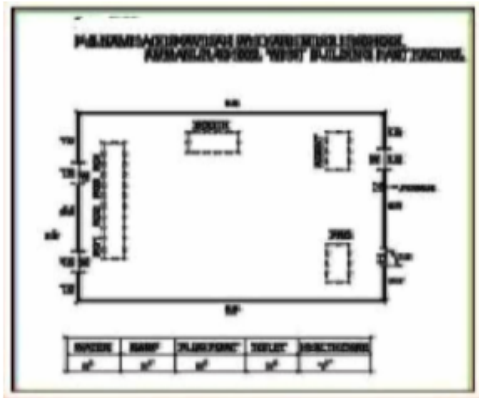

Nazri Naksha

Google Map View

Polling Station Building Front View

Polling Station Front View

Cad View

Key MAP View