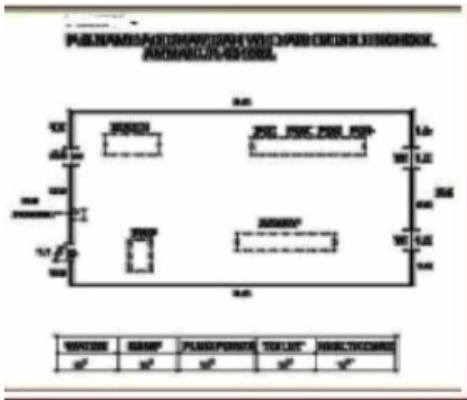

Nazri Naksha

Google Map View

Polling Station Building Front View

Polling Station Front View

Cad View

Key MAP View