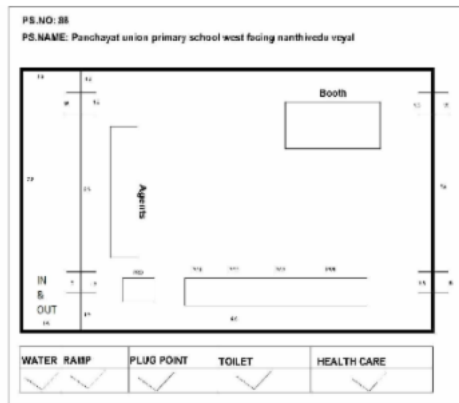

Nazri Naksha

Google Map View

Polling Station Building Front View

Polling Station Front View

Cad View

Key MAP View