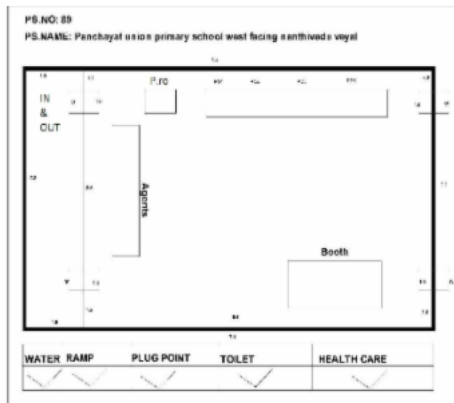

Nazri Naksha

Google Map View

Polling Station Building Front View

Polling Station Front View

Cad View

Key MAP View