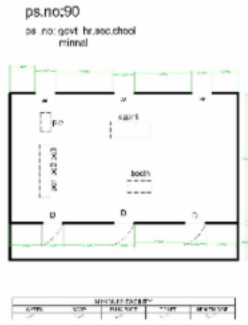

Nazri Naksha

Google Map View

Polling Station Building Front View

Polling Station Front View

Cad View

Key MAP View