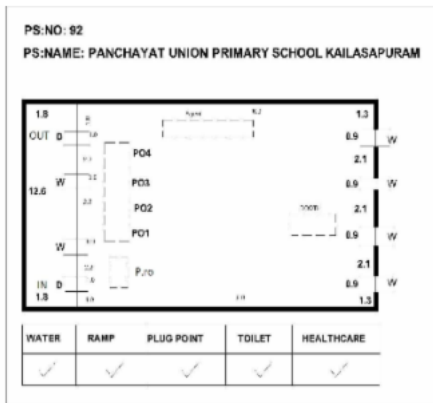

Nazri Naksha

Google Map View

Polling Station Building Front View

Polling Station Front View

Cad View

Key MAP View