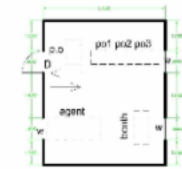

Cad View

Key MAP View

ps.no:111
ps .no: panchayat union primary school
polippakkam