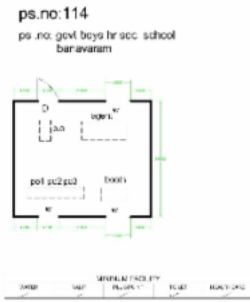

Nazri Naksha

Google Map View