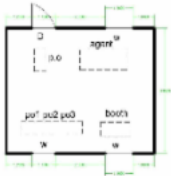

ps.no:117
ps no: govt boys hr sec school
banavaram