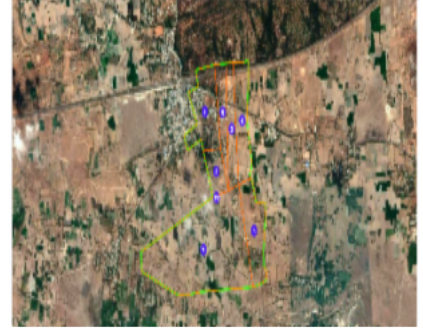

Nazri Naksha

Google Map View

ps.no:117
ps no: govt boys hr sec school
banavaram

1:1000
SCALE 30M 1:1000 30M 1:1000 30M 1:1000 30M