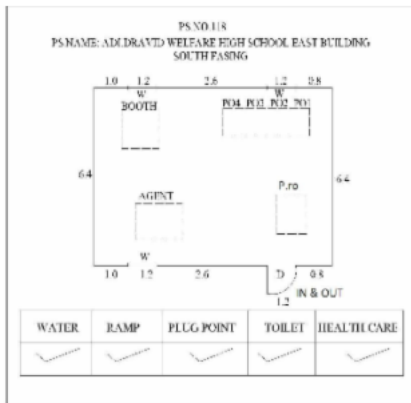

Nazri Naksha

Google Map View

Polling Station Building Front View

Polling Station Front View

Cad View

Key MAP View