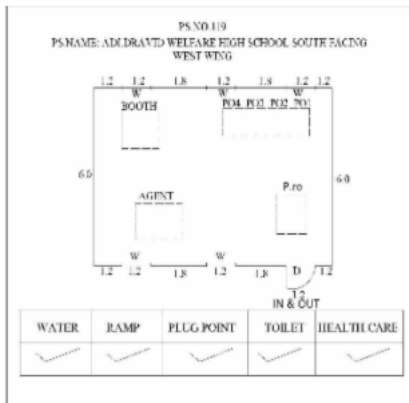

Nazri Naksha

Google Map View

Polling Station Building Front View

Polling Station Front View

Cad View

Key MAP View