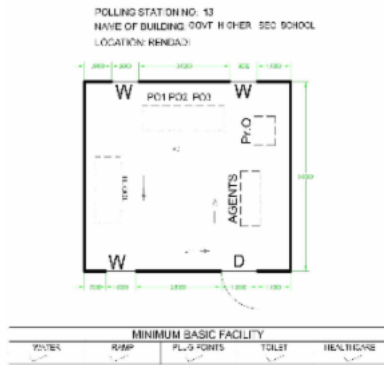

Nazri Naksha

Google Map View

Polling Station Building Front View

Polling Station Front View

Cad View

Key MAP View