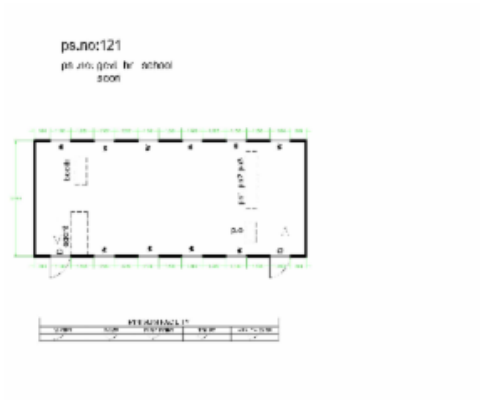

Nazri Naksha

Google Map View

Polling Station Building Front View

Polling Station Front View

Cad View

Key MAP View