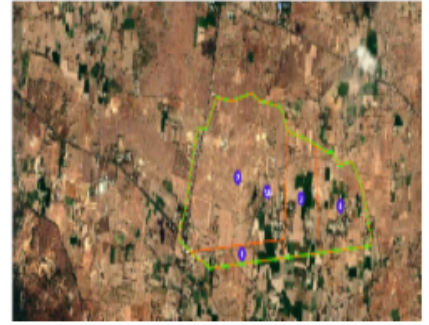

Nazri Naksha

Google Map View