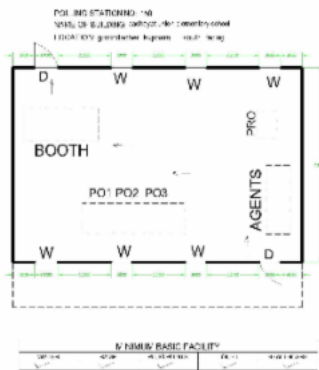

Nazri Naksha

Google Map View

Polling Station Building Front View

Polling Station Front View

Cad View

Key MAP View