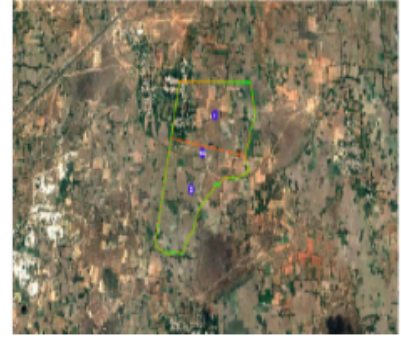

Nazri Naksha

Google Map View