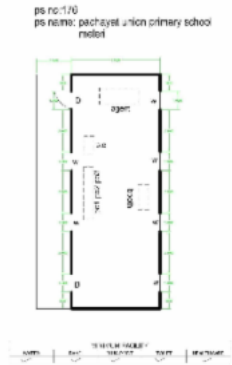

Nazri Naksha

Google Map View

Polling Station Building Front View

Polling Station Front View

Cad View

Key MAP View