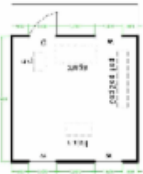

Nazri Naksha

Google Map View

Polling Station Building Front View

Polling Station Front View

Cad View

Key MAP View