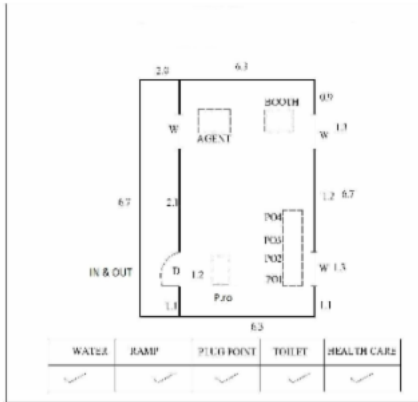

Nazri Naksha

Google Map View

Polling Station Building Front View

Polling Station Front View

Cad View

Key MAP View