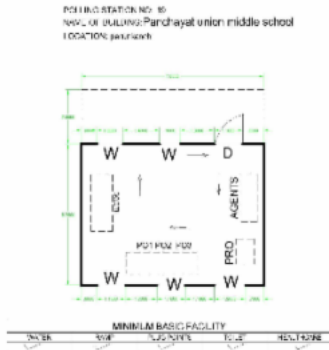

Nazri Naksha

Google Map View

Polling Station Building Front View

Polling Station Front View

Cad View

Key MAP View