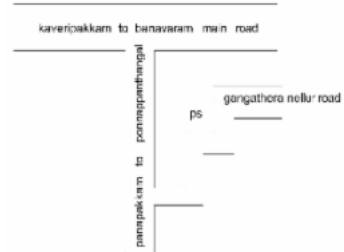

Key MAP View

ps no:199
ps name: penchayat union primary school
gangacharanallur