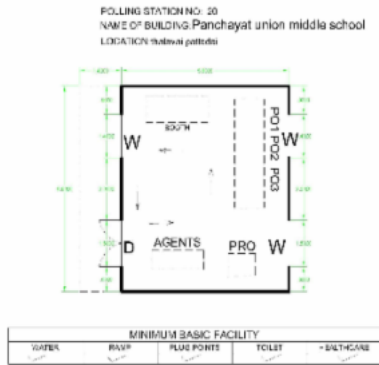

Nazri Naksha

Google Map View

Polling Station Building Front View

Polling Station Front View

Cad View

Key MAP View