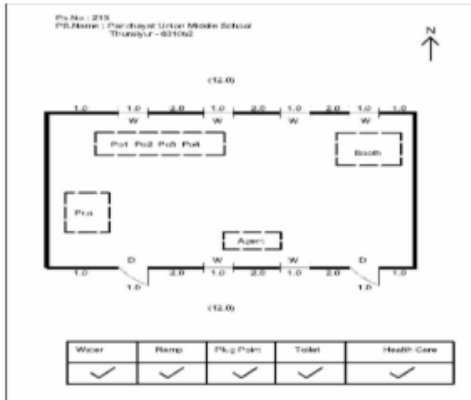

Nazri Naksha

Google Map View

Polling Station Building Front View

Polling Station Front View

Cad View

Key MAP View