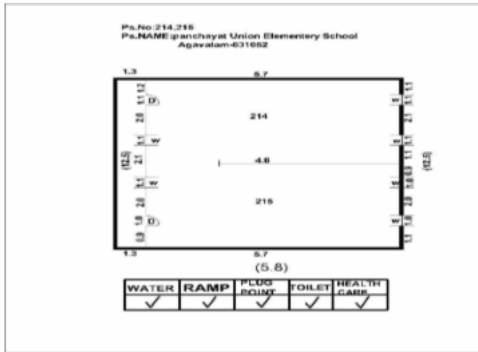

Nazri Naksha

Google Map View

Polling Station Building Front View

Polling Station Front View

Cad View

Key MAP View