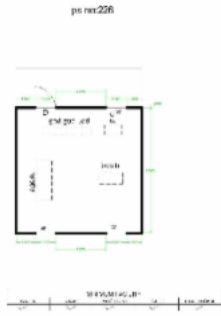

Nazri Naksha

Google Map View