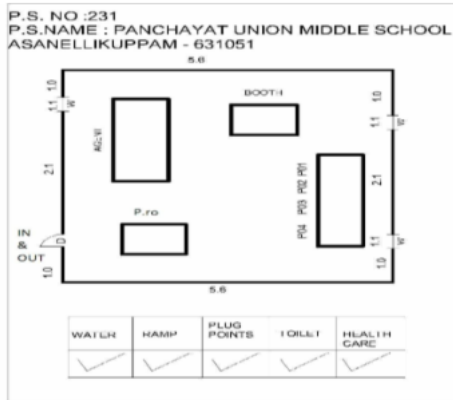

Nazri Naksha

Google Map View

Polling Station Building Front View

Polling Station Front View

Cad View

Key MAP View