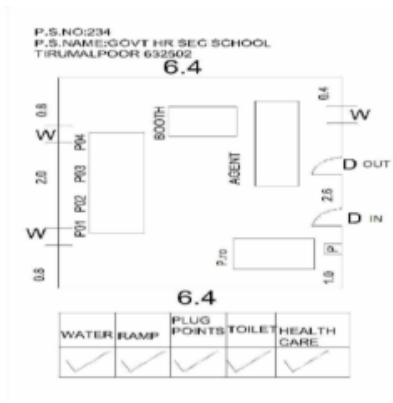

Nazri Naksha

Google Map View

Polling Station Building Front View

Polling Station Front View

Cad View

Key MAP View