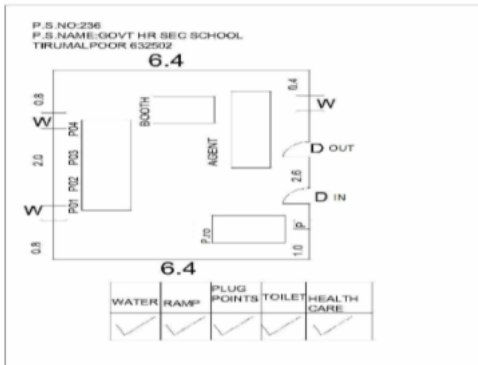

Nazri Naksha

Google Map View

Cad View