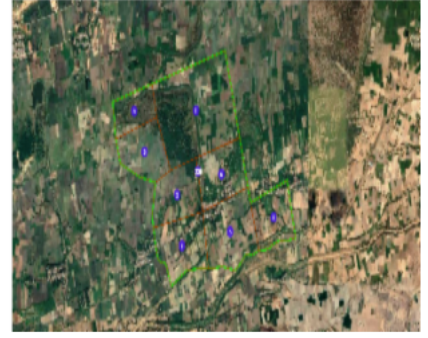

Nazri Naksha

Google Map View