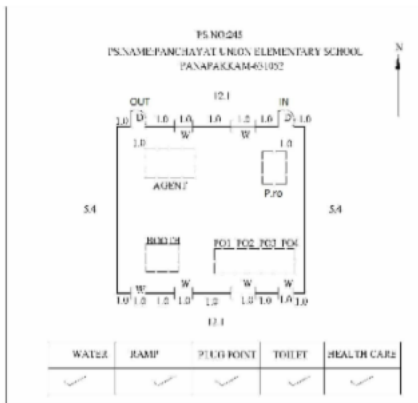

Nazri Naksha

Google Map View

Polling Station Building Front View

Polling Station Front View

Cad View

Key MAP View