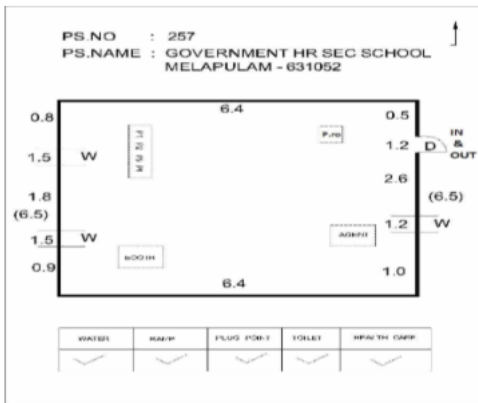

Nazri Naksha

Google Map View

Polling Station Building Front View

Polling Station Front View

Cad View

Key MAP View