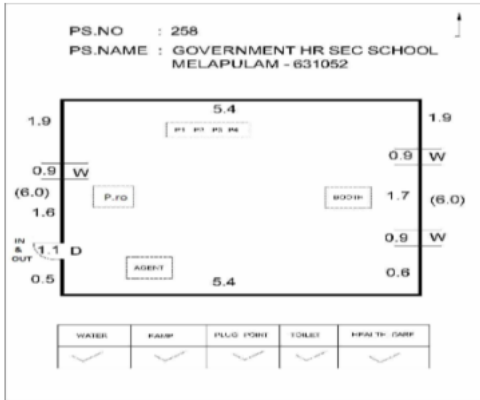

Nazri Naksha

Google Map View

Polling Station Building Front View

Polling Station Front View

Cad View

Key MAP View