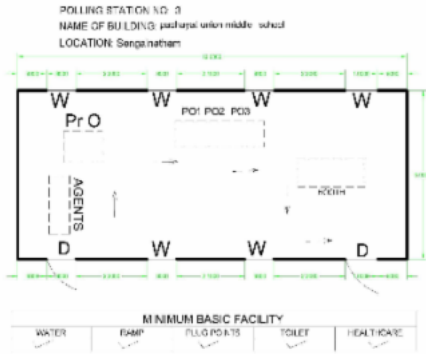

Nazri Naksha

Google Map View

Polling Station Building Front View

Polling Station Front View

Cad View

Key MAP View